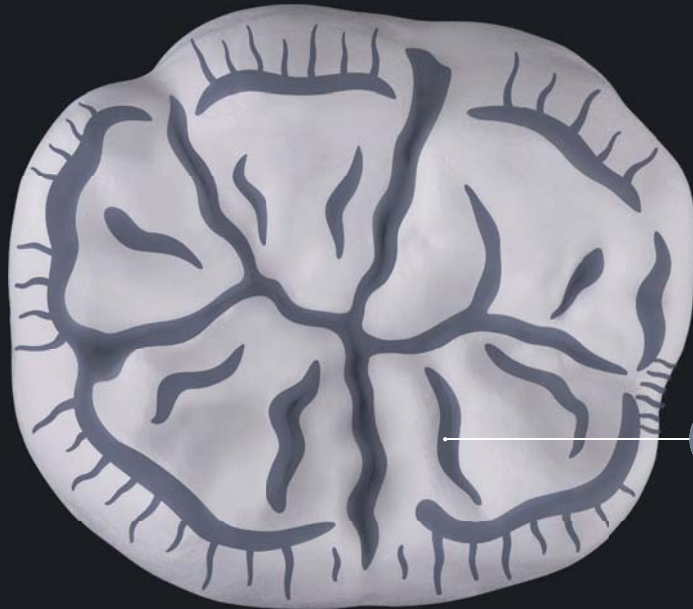

## Colouring a reduced anterior tooth

*with the acid-free Colour Liquid Prettau® Aquarell LuNe*

*Labial*

**LuNe**  
Aquarell  
Colour Liquid for Prettau®

*Palatal*

## Colouring a full contour posterior tooth

*with the acid-free Colour Liquid Prettau® Aquarell LuNe*

*Occlusal*

**LuNe**  
**Aquarell**  
Colour Liquid for Prettau®

*Buccal*

*All information is subject to change. Errors and omissions excepted. Version: 25/08/2016*